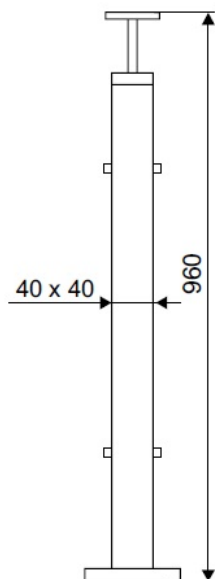

PRODUCT SHEET

Description:

Baluster Post SS304, 40x40x1,5mm, L 879mm, End, W/Flexible Hand Rail, 2 Holes On 1 Side
W/M8x14mm Screws F/Clamps,Incl., Base Cover Cap & 4 Floor Plugs & Screws, W/Flat Handrail,All,
Brushed SS304, (Glass Clamps to Be Bought Separately)

Item number:

22.10.356-0

Units	Box	Carton	HS Code	Barcode
Pcs.	1	6	8302419000	 5704866083843

SISO A/S

Mileparken 11
DK-2740 Skovlunde
Denmark
VAT: DK 24786013

Phone +45 45 830 900

www.siso.dk
siso@siso.dk

Danske Bank
Nytorv Branch
Copenhagen
SWIFT: DABADKKK

Account no.
4180 3112 112936
IBAN Account
DK7230003112112936